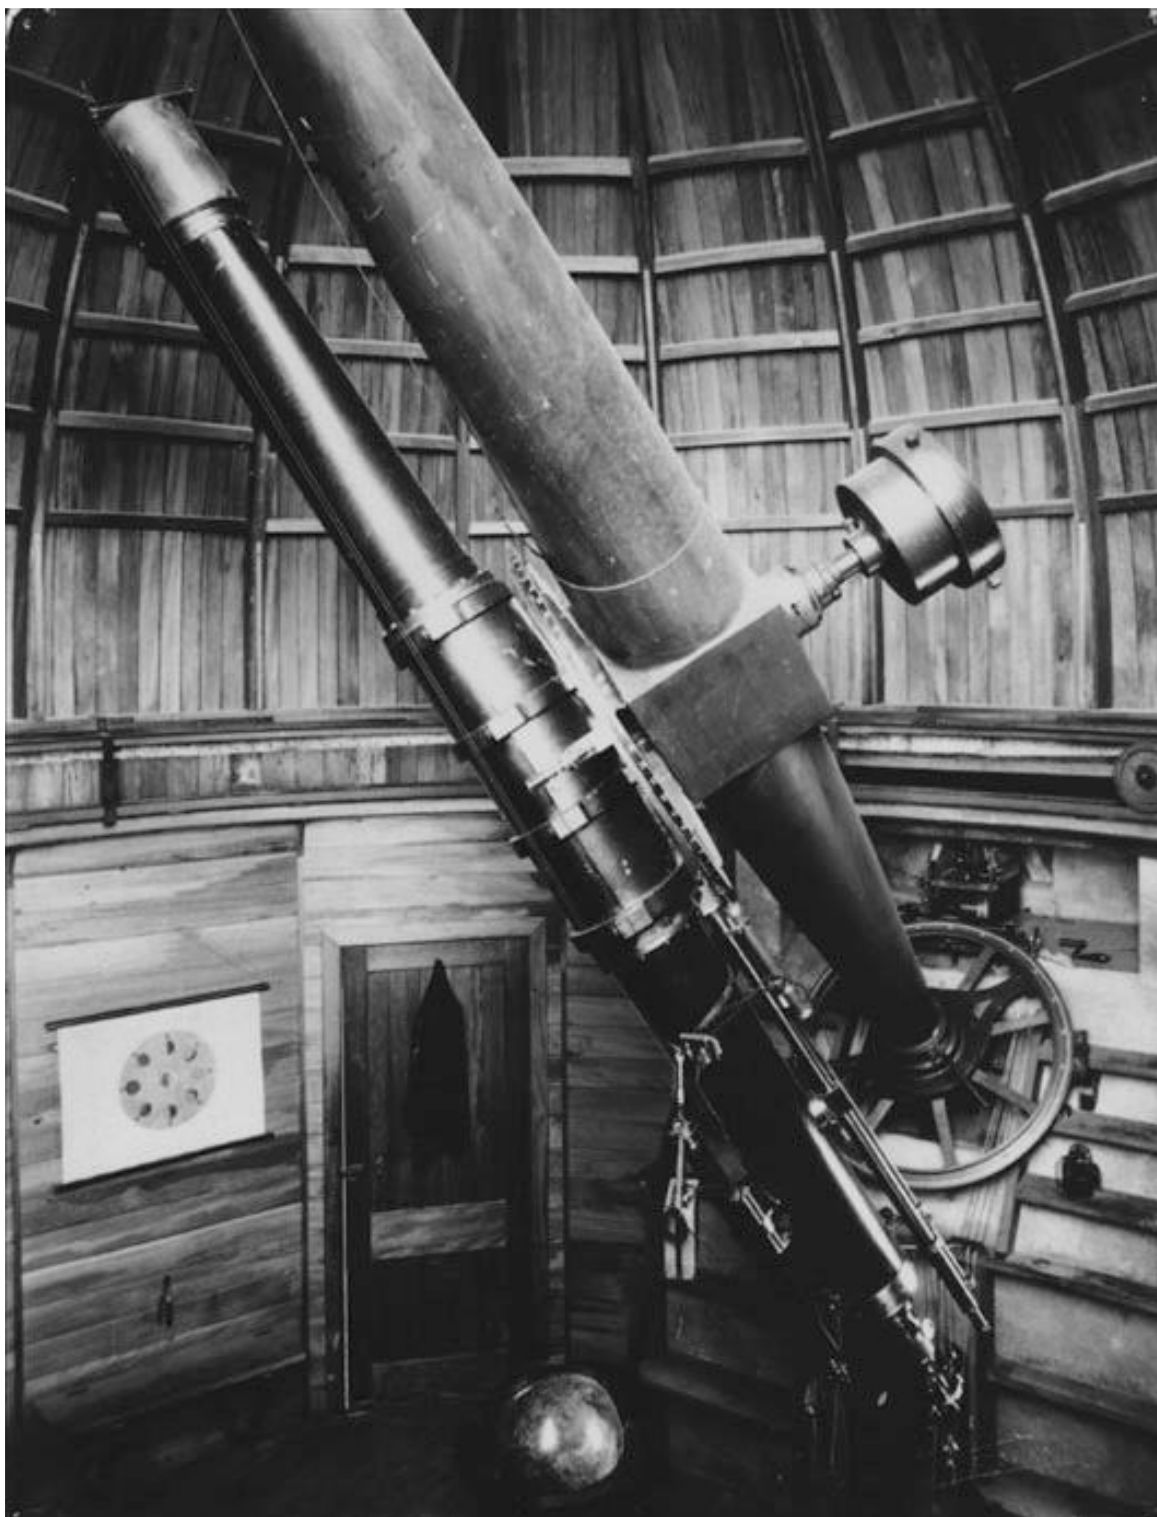

Chatwood's Observatory

An exterior view of Samuel Chatwood's Observatory at Worsley near Salford (Courtesy: Ward (Wanganui) Observatory Archives)

Chatwood's Observatory

Former Fletcher telescope and mounting at Samuel Chatwood's Observatory at Worsley near Salford (Courtesy: Ward (Wanganui) Observatory Archives)