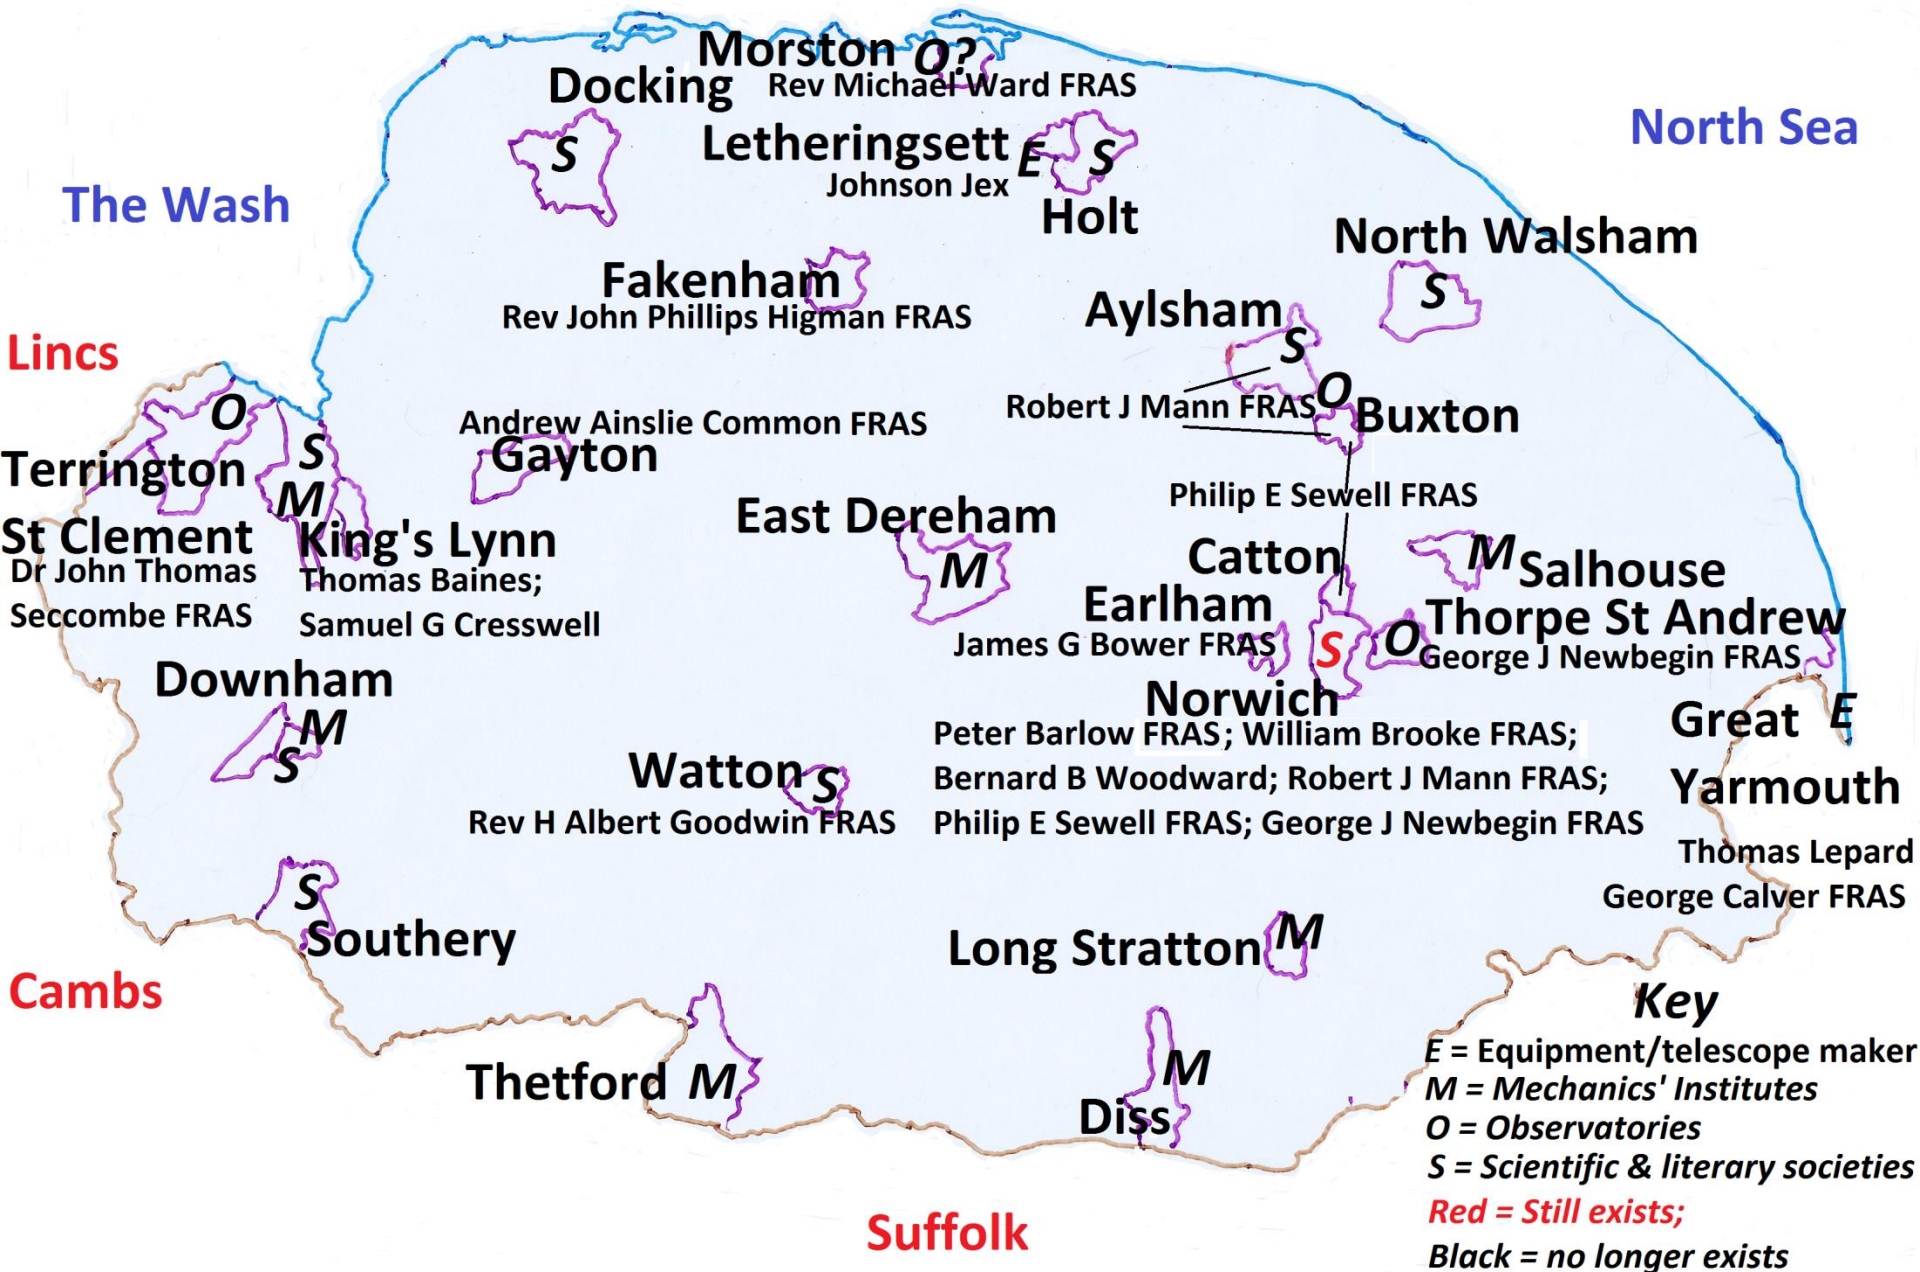

Historical Atlas of Norfolk Astronomy

Archaeoastronomy

Historical Atlas of Norfolk Astronomy

Medieval and Renaissance

Historical Atlas of Norfolk Astronomy Stuart (1603-1714)

The Wash

North Sea

Lincs

**King's
Lynn**
Jhone Smyt;
Thomas Tue;
John Geldarte

Baconsthorpe
Sir Christopher Heydon

Croxton

**Great
Yarmouth**
Daniel Manley Snr;
Daniel Manley Jnr

Norwich
A Fromanteel;
Cornelius Manley;
Cornelius Manley Jnr

Southery
Sir Jonas Moore

Croxton
Roger Long

Cambs

Suffolk

Historical Atlas of Norfolk Astronomy

Hanoverian (1714 - 1837)

Historical Atlas of Norfolk Astronomy

Victorian (1837 - 1901)

Historical Atlas of Norfolk Astronomy

C19th Institutions

Historical Atlas of Norfolk Astronomy

1890 - 1950

Historical Atlas of Norfolk Astronomy

C20th Societies

Historical Atlas of Norfolk Astronomy

Current and former observatories