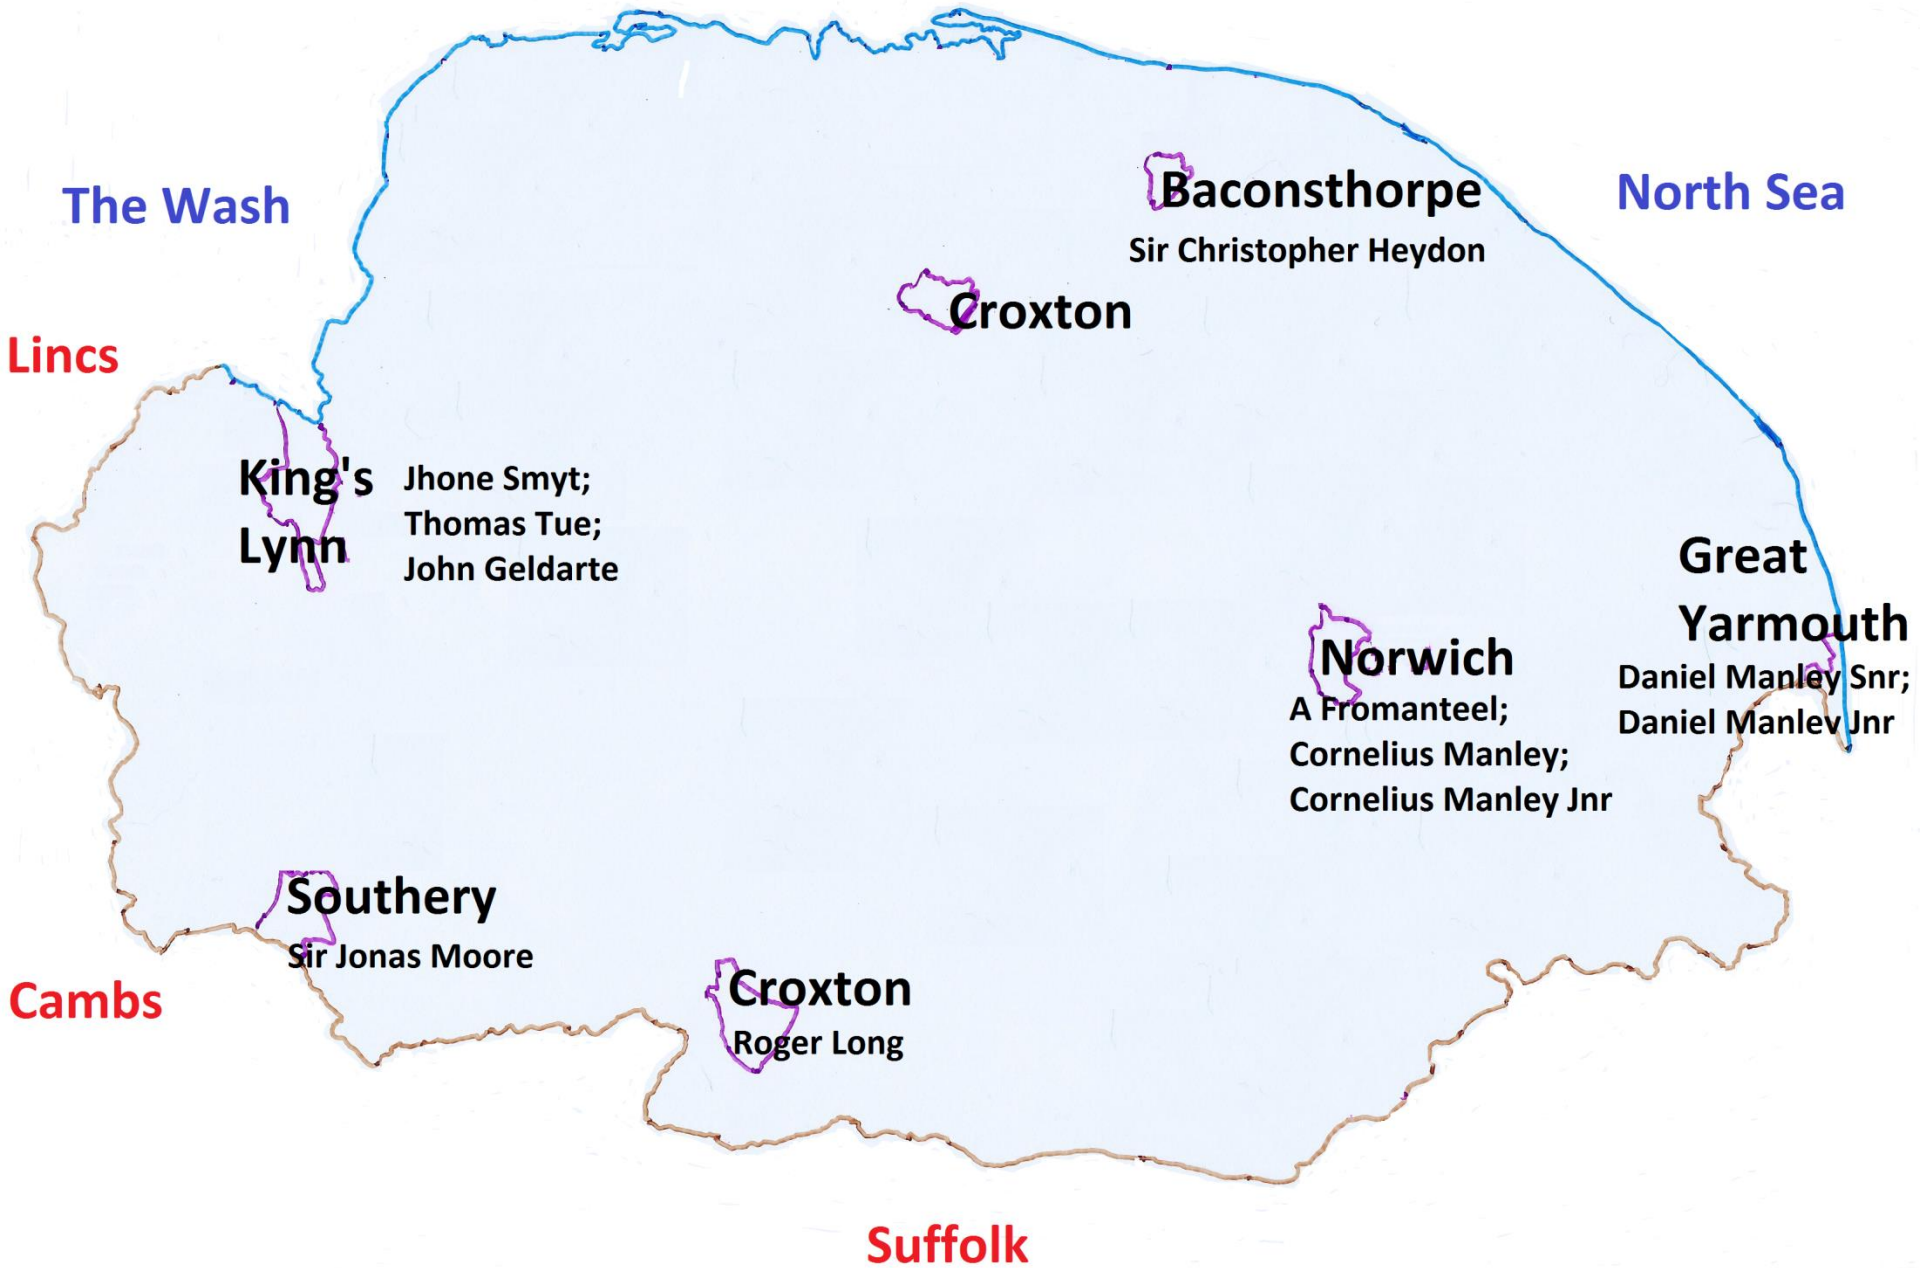

Historical Atlas of Norfolk Astronomy

Archaeoastronomy

Historical Atlas of Norfolk Astronomy

Medieval and Renaissance

Historical Atlas of Norfolk Astronomy Stuart (1603-1714)

The Wash

North Sea

Lincs

**King's
Lynn**
Jhone Smyt;
Thomas Tue;
John Geldarte

Baconsthorpe
Sir Christopher Heydon

Croxton

**Great
Yarmouth**
Daniel Manley Snr;
Daniel Manley Jnr

Norwich
A Fromanteel;
Cornelius Manley;
Cornelius Manley Jnr

Southery
Sir Jonas Moore

Croxton
Roger Long

Cambs

Suffolk

Historical Atlas of Norfolk Astronomy

Hanoverian (1714 - 1837)

Historical Atlas of Norfolk Astronomy

Victorian (1837 - 1901)