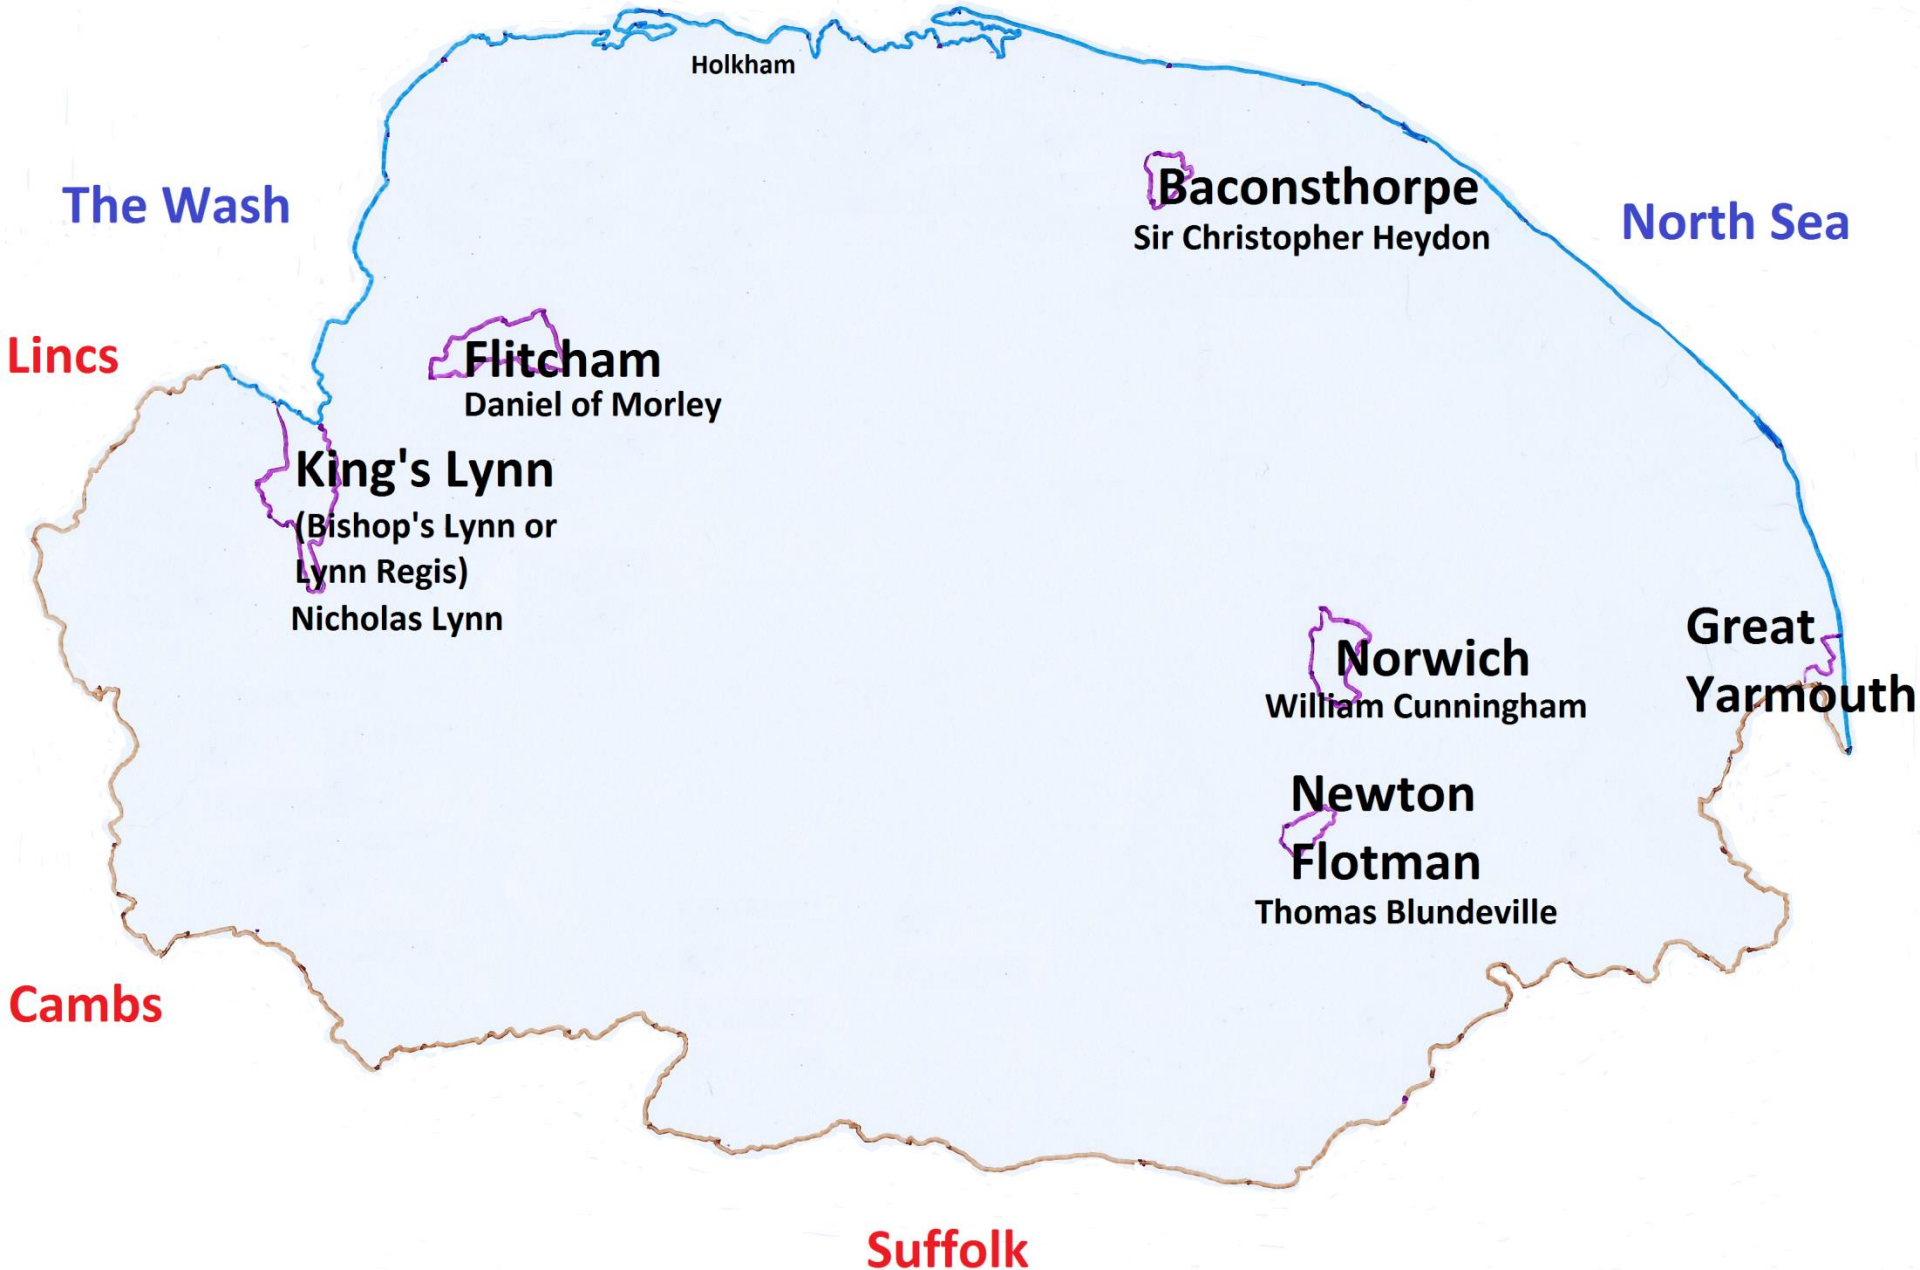

Historical Atlas of Norfolk Astronomy

Archaeoastronomy

Historical Atlas of Norfolk Astronomy

Medieval and Renaissance

Historical Atlas of Norfolk Astronomy Stuart (1603-1714)

The Wash

North Sea

Lincs

**King's
Lynn**
Jhone Smyt;
Thomas Tue;
John Geldarte

Baconsthorpe
Sir Christopher Heydon

Croxton

**Great
Yarmouth**
Daniel Manley Snr;
Daniel Manley Jnr

Norwich
A Fromanteel;
Cornelius Manley;
Cornelius Manley Jnr

Southery
Sir Jonas Moore

Croxton
Roger Long

Cambs

Suffolk

Historical Atlas of Norfolk Astronomy

Hanoverian (1714 - 1837)

Historical Atlas of Norfolk Astronomy

Victorian (1837 - 1901)