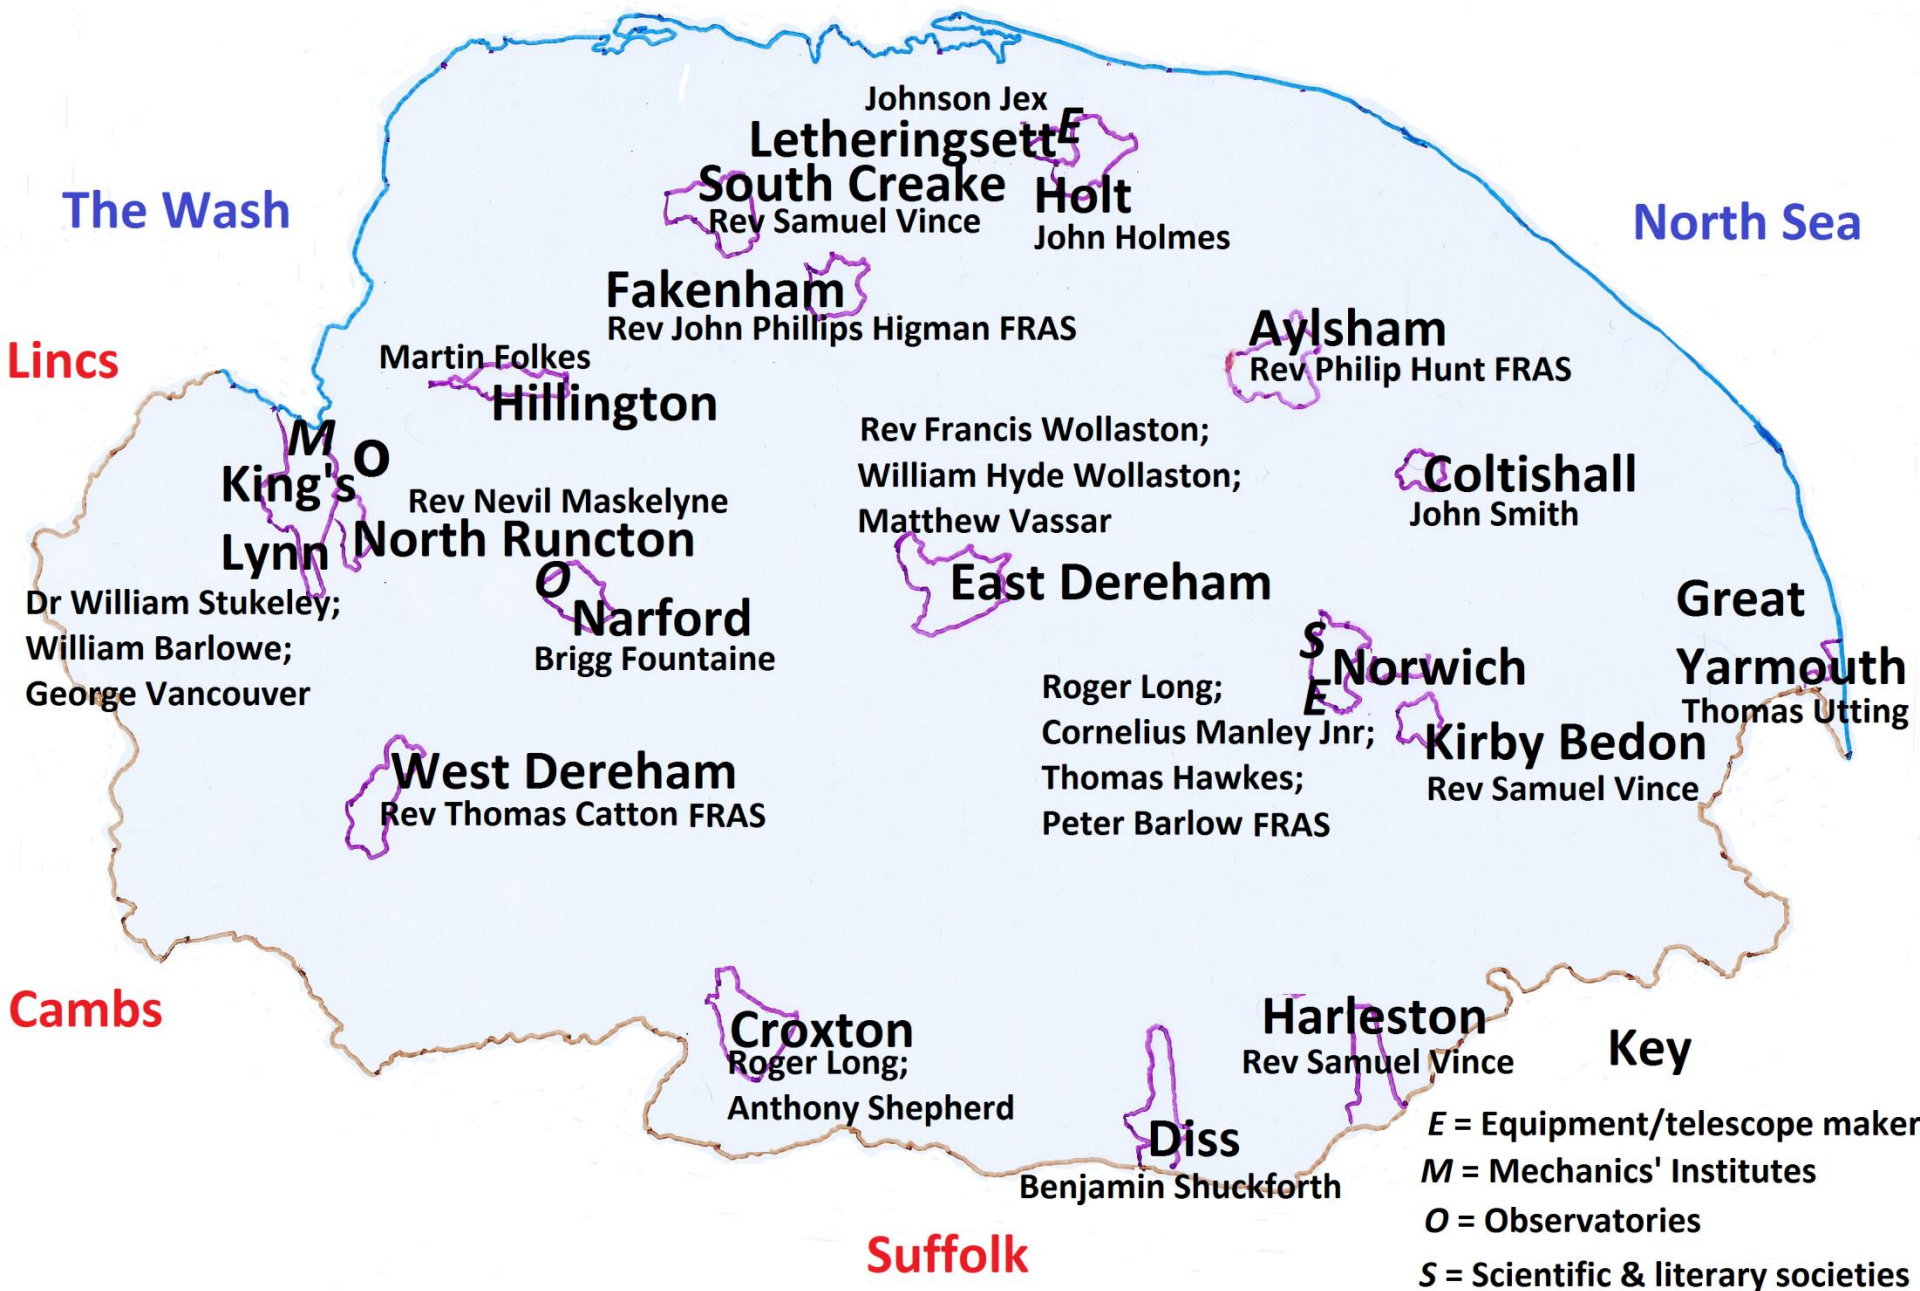

Historical Atlas of Norfolk Astronomy

Archaeoastronomy

Historical Atlas of Norfolk Astronomy

Medieval and Renaissance

Historical Atlas of Norfolk Astronomy Stuart (1603-1714)

The Wash

North Sea

Lincs

**King's
Lynn**
Jhone Smyt;
Thomas Tue;
John Geldarte

Baconsthorpe
Sir Christopher Heydon

Croxton

**Great
Yarmouth**
Daniel Manley Snr;
Daniel Manley Jnr

Norwich
A Fromanteel;
Cornelius Manley;
Cornelius Manley Jnr

Southery
Sir Jonas Moore

Croxton
Roger Long

Cambs

Suffolk

Historical Atlas of Norfolk Astronomy

Hanoverian (1714 - 1837)

Historical Atlas of Norfolk Astronomy

Victorian (1837 - 1901)

Historical Atlas of Norfolk Astronomy

C19th Institutions

Historical Atlas of Norfolk Astronomy

1890 - 1950

Historical Atlas of Norfolk Astronomy

C20th Societies

Historical Atlas of Norfolk Astronomy

Current and former observatories