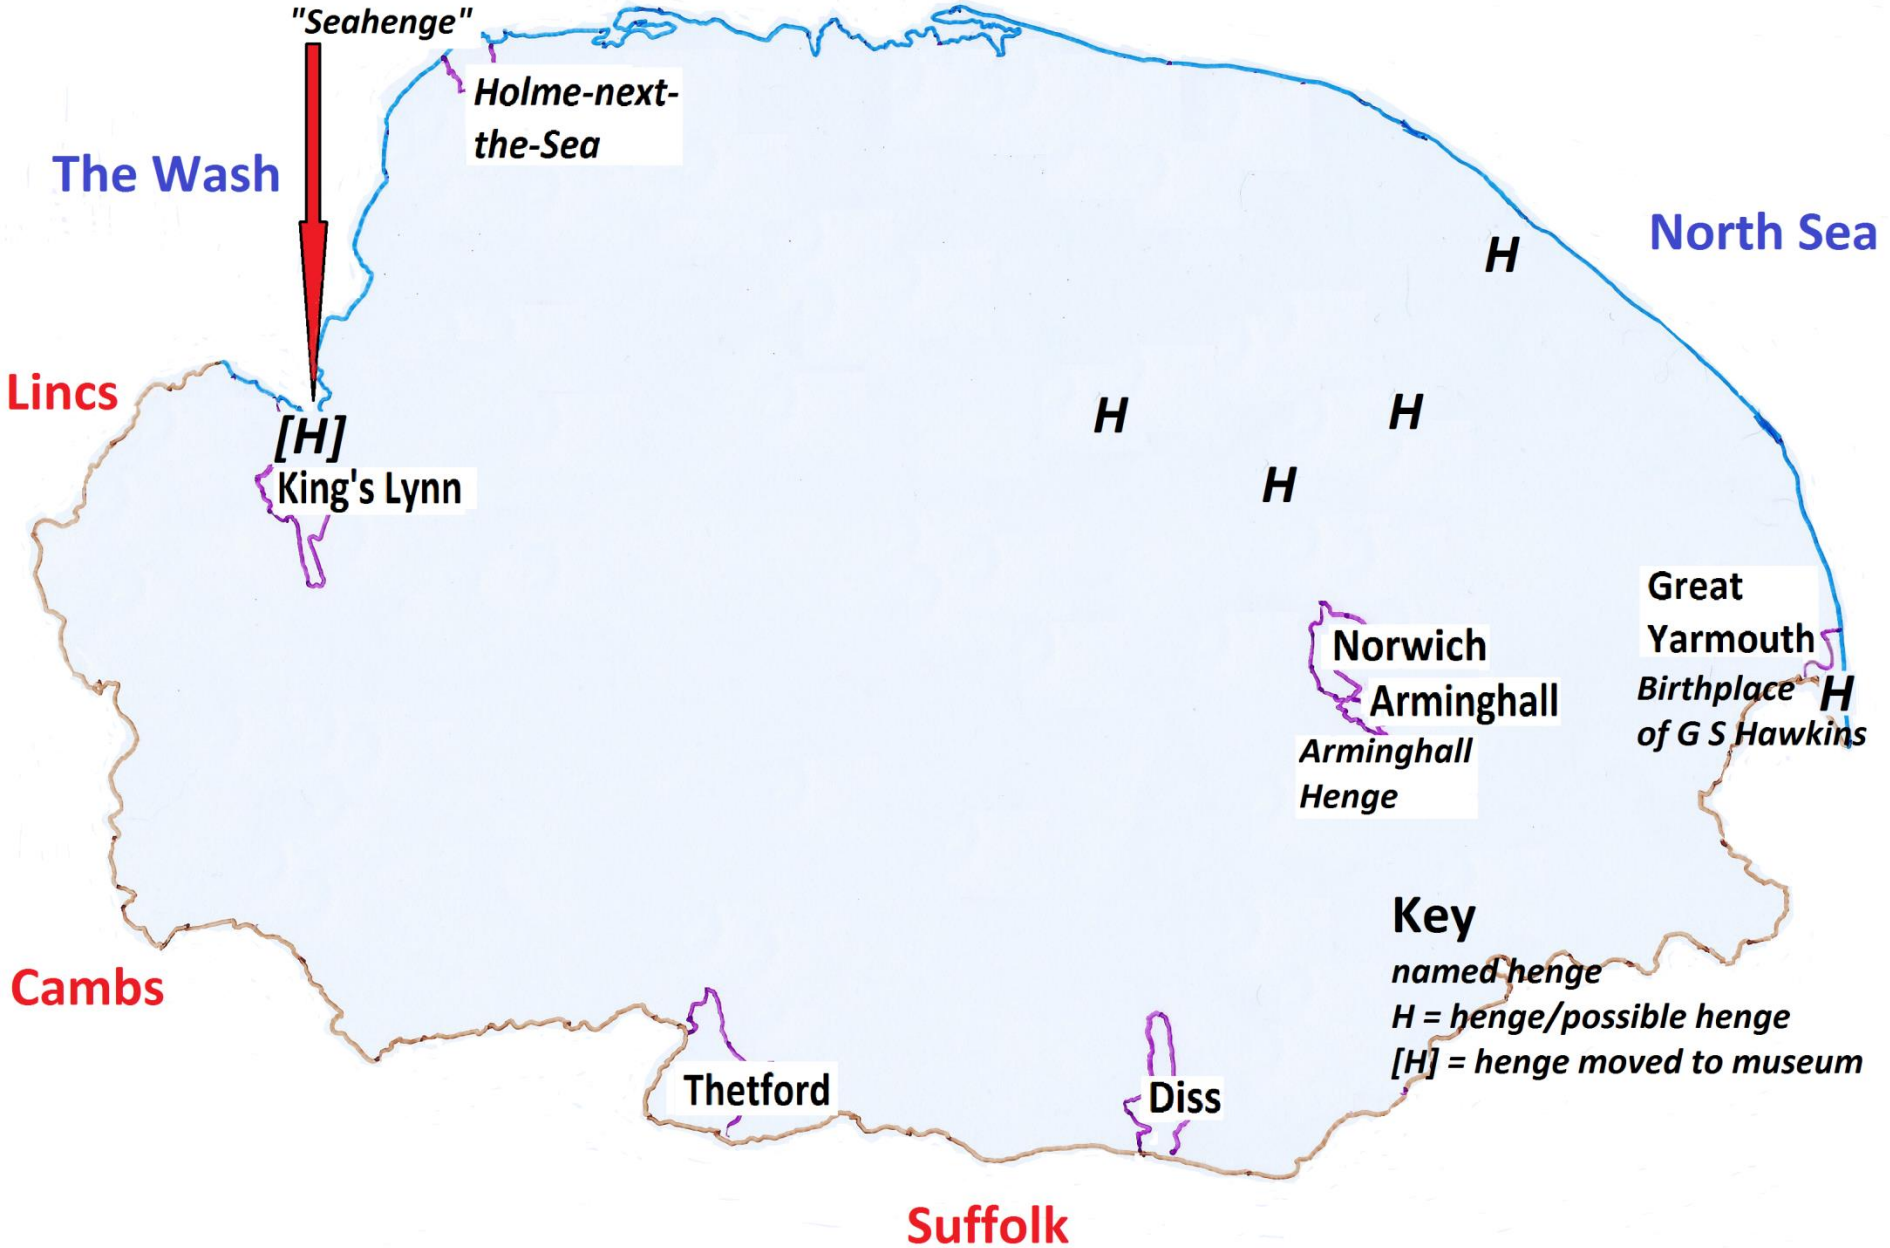

Historical Atlas of Norfolk Astronomy

Archaeoastronomy

Historical Atlas of Norfolk Astronomy

Medieval and Renaissance

Historical Atlas of Norfolk Astronomy Stuart (1603-1714)

The Wash

North Sea

Lincs

**King's
Lynn**
Jhone Smyt;
Thomas Tue;
John Geldarte

Baconsthorpe
Sir Christopher Heydon

Croxton

**Great
Yarmouth**
Daniel Manley Snr;
Daniel Manley Jnr

Norwich
A Fromanteel;
Cornelius Manley;
Cornelius Manley Jnr

Southery
Sir Jonas Moore

Croxton
Roger Long

Cambs

Suffolk

Historical Atlas of Norfolk Astronomy

Hanoverian (1714 - 1837)

Historical Atlas of Norfolk Astronomy

Victorian (1837 - 1901)