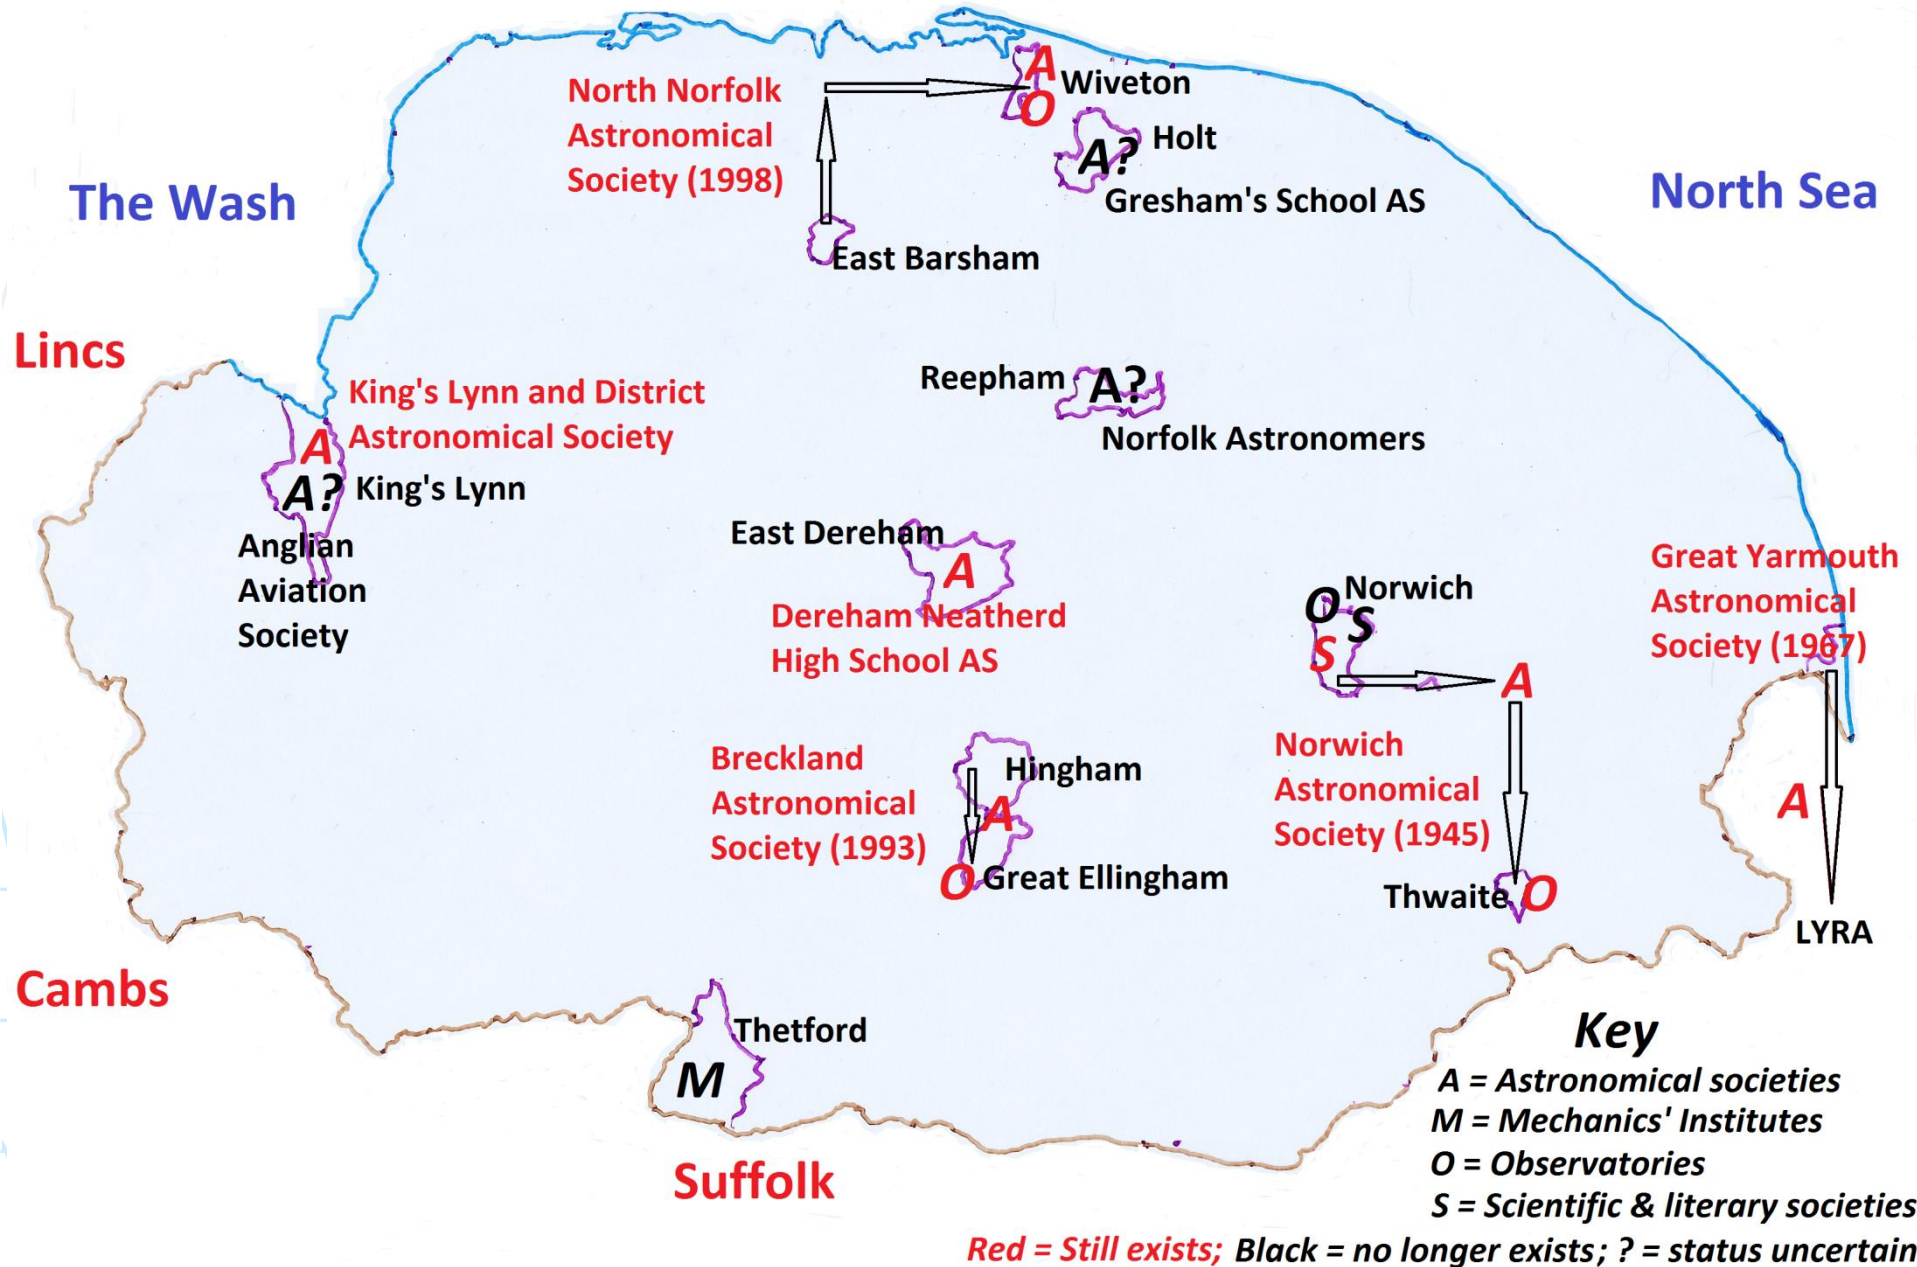

Historical Atlas of Norfolk Astronomy

Archaeoastronomy

Historical Atlas of Norfolk Astronomy

Medieval and Renaissance

Historical Atlas of Norfolk Astronomy Stuart (1603-1714)

The Wash

North Sea

Lincs

**King's
Lynn**
Jhone Smyt;
Thomas Tue;
John Geldarte

Baconsthorpe
Sir Christopher Heydon

Croxton

**Great
Yarmouth**
Daniel Manley Snr;
Daniel Manley Jnr

Norwich
A Fromanteel;
Cornelius Manley;
Cornelius Manley Jnr

Southery
Sir Jonas Moore

Croxton
Roger Long

Cambs

Suffolk

Historical Atlas of Norfolk Astronomy

Hanoverian (1714 - 1837)

Historical Atlas of Norfolk Astronomy

Victorian (1837 - 1901)

Historical Atlas of Norfolk Astronomy

C19th Institutions

Historical Atlas of Norfolk Astronomy

1890 - 1950

Historical Atlas of Norfolk Astronomy

C20th Societies

Historical Atlas of Norfolk Astronomy

Current and former observatories