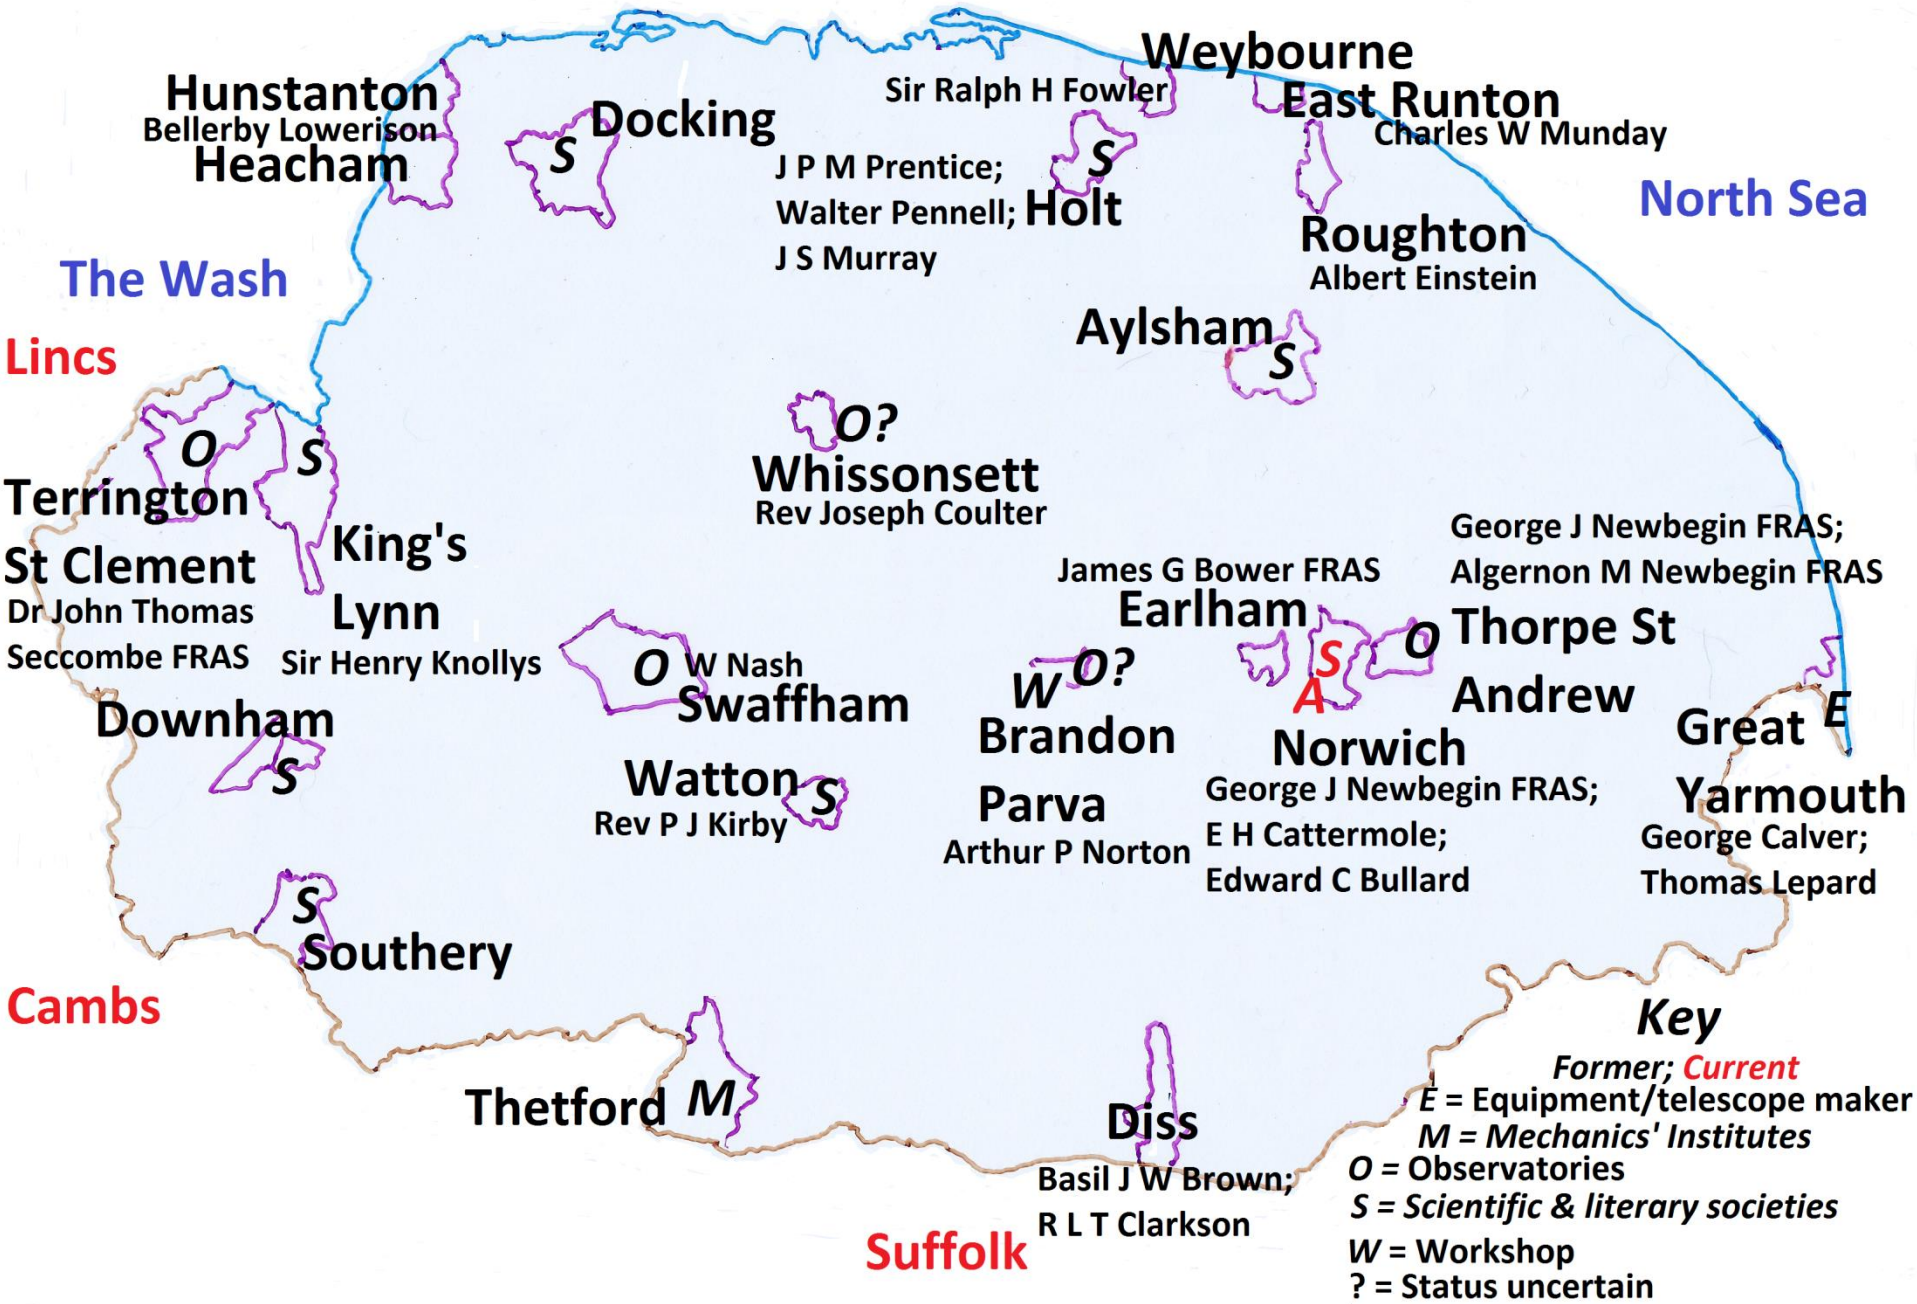

Historical Atlas of Norfolk Astronomy

Archaeoastronomy

Historical Atlas of Norfolk Astronomy

Medieval and Renaissance

Historical Atlas of Norfolk Astronomy Stuart (1603-1714)

The Wash

North Sea

Lincs

**King's
Lynn**
Jhone Smyt;
Thomas Tue;
John Geldarte

Baconsthorpe
Sir Christopher Heydon

Croxton

**Great
Yarmouth**
Daniel Manley Snr;
Daniel Manley Jnr

Norwich
A Fromanteel;
Cornelius Manley;
Cornelius Manley Jnr

Southery
Sir Jonas Moore

Croxton
Roger Long

Cambs

Suffolk

Historical Atlas of Norfolk Astronomy

Hanoverian (1714 - 1837)

Historical Atlas of Norfolk Astronomy

Victorian (1837 - 1901)

Historical Atlas of Norfolk Astronomy

C19th Institutions

Historical Atlas of Norfolk Astronomy

1890 - 1950

Historical Atlas of Norfolk Astronomy

C20th Societies

Historical Atlas of Norfolk Astronomy

Current and former observatories