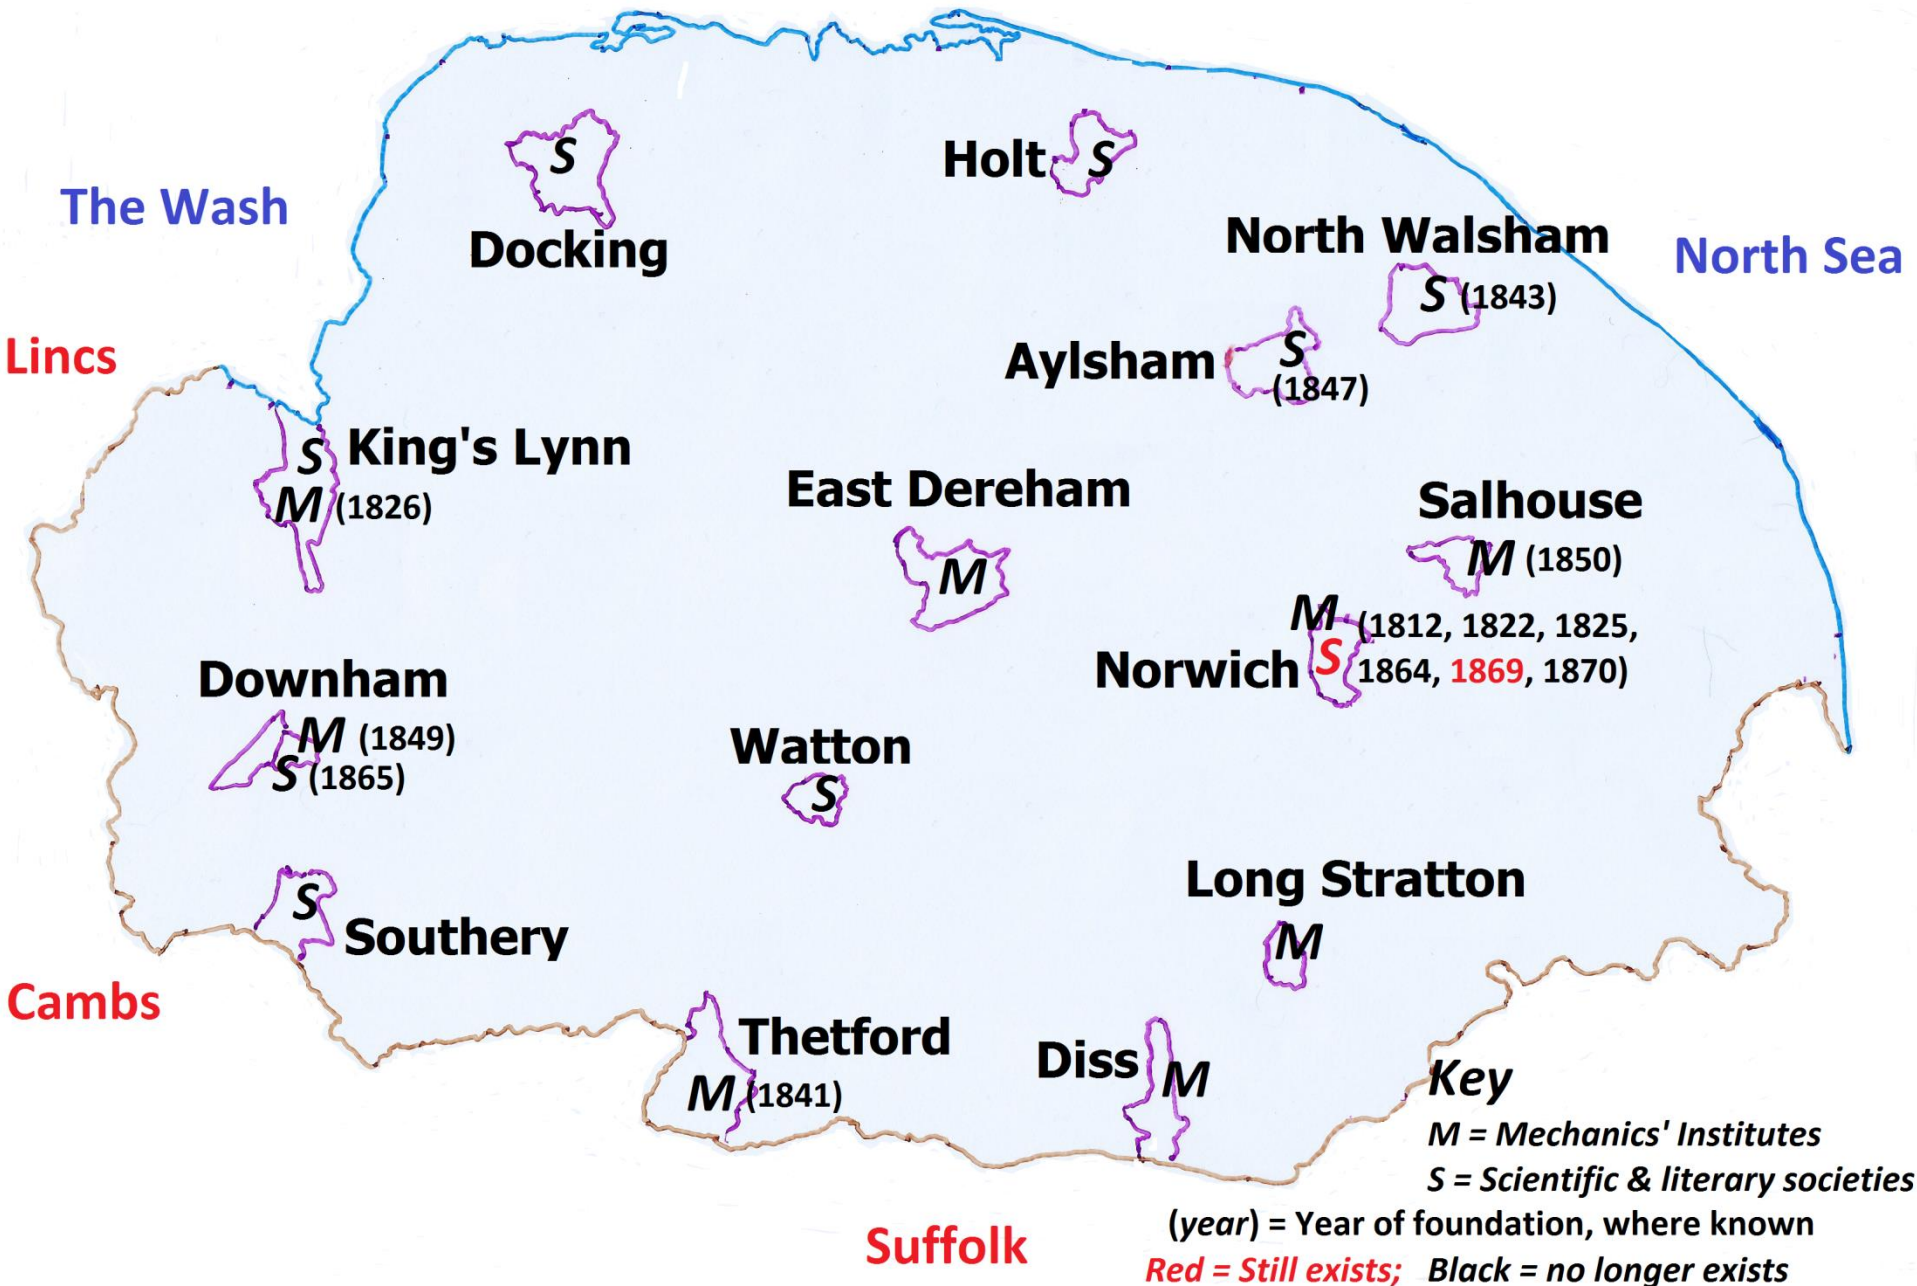

Historical Atlas of Norfolk Astronomy

Archaeoastronomy

Historical Atlas of Norfolk Astronomy

Medieval and Renaissance

Historical Atlas of Norfolk Astronomy Stuart (1603-1714)

The Wash

North Sea

Lincs

**King's
Lynn**
Jhone Smyt;
Thomas Tue;
John Geldarte

Baconsthorpe
Sir Christopher Heydon

Croxton

**Great
Yarmouth**
Daniel Manley Snr;
Daniel Manley Jnr

Norwich
A Fromanteel;
Cornelius Manley;
Cornelius Manley Jnr

Southery
Sir Jonas Moore

Croxton
Roger Long

Cambs

Suffolk

Historical Atlas of Norfolk Astronomy

Hanoverian (1714 - 1837)

Historical Atlas of Norfolk Astronomy

Victorian (1837 - 1901)

Historical Atlas of Norfolk Astronomy

C19th Institutions

Historical Atlas of Norfolk Astronomy

1890 - 1950

Historical Atlas of Norfolk Astronomy

C20th Societies

Historical Atlas of Norfolk Astronomy

Current and former observatories